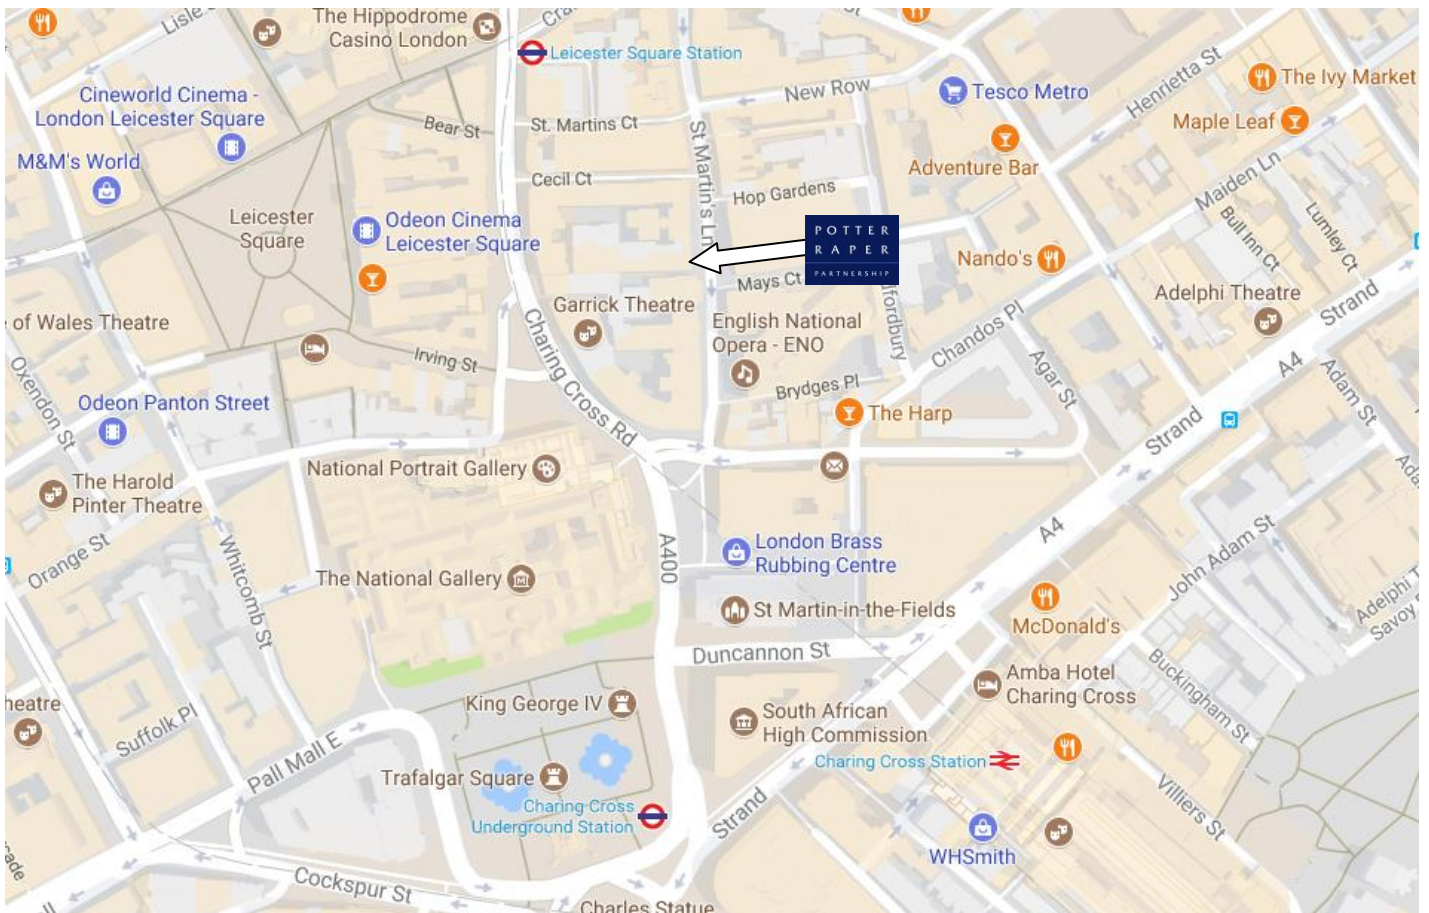

### Train

#### St Martin's Lane is a 6 minute walk from Charing Cross Station

From Charing Cross Station exit onto the Strand, turn left onto Duncannon Street, turn right onto Adelaide Street, turn left onto William IV Street, then turn right onto St Martin's Lane.

#### St Martin's Lane is a 2 minute walk from Leicester Square tube station.

From Leicester Square tube station head south. After 29 metres turn into St Martin's Court heading east, after 100 metres turn right onto St Martin's Lane.

### Car

The nearest car park is in St Martin's Lane – St Martin's Lane Hotel.