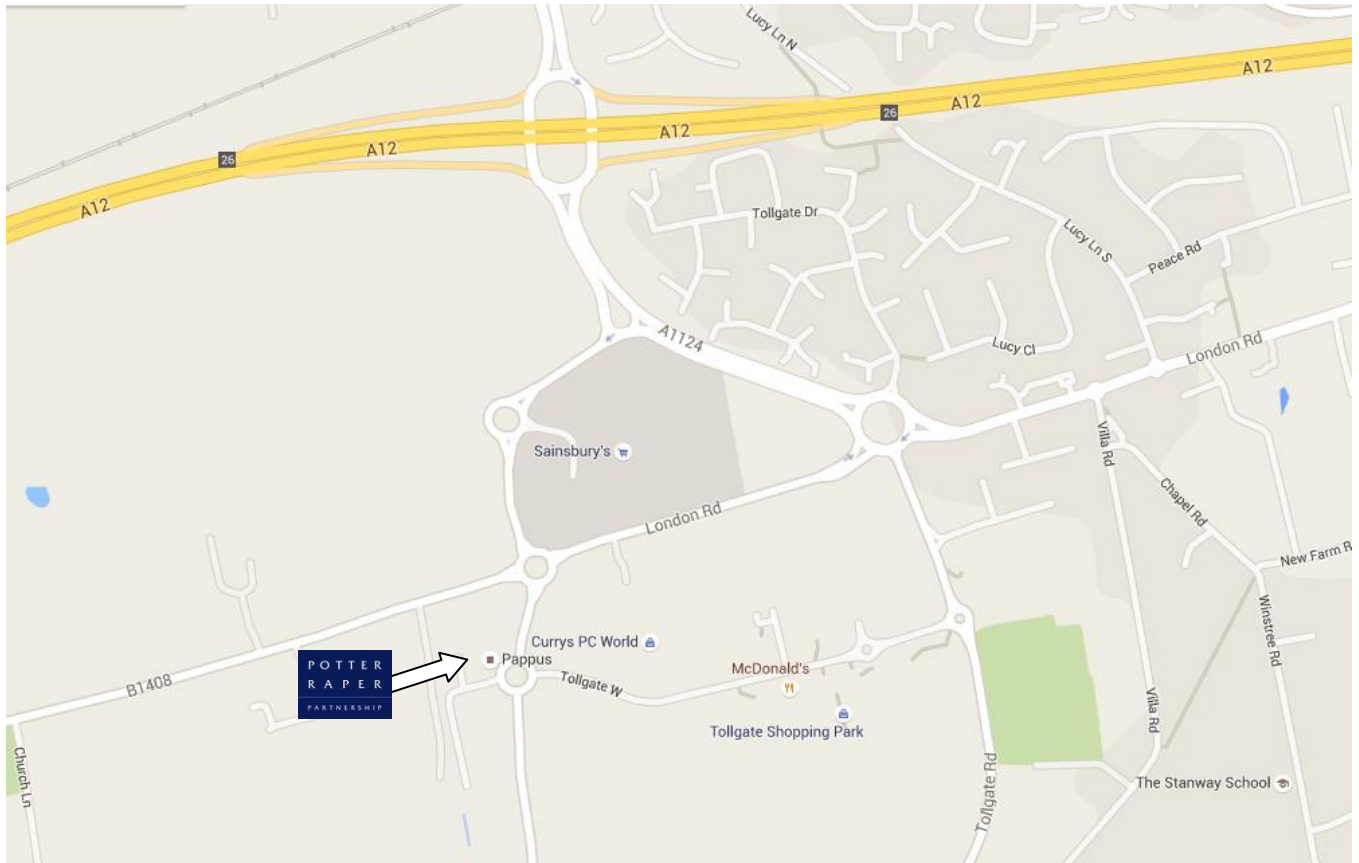

Public Transport - Train

The closest stations to Pappus House are 'Colchester Train Station' and 'Marks Tey Train Station'. It is advised to get a cab from your chosen station. The journey will take between 9 and 15 minutes (approx.).

Car - From M25

1. Leave the M25 at junction 28, take the 1st exit (clockwise) or the 3rd exit (anti-clockwise) and merge onto the A12 (Signposted Harwich, Chelmsford)
2. Leave the A12 at junction 26, at the roundabout take the 3rd exit onto the A1124 (Signposted Tollgate Retail and Business Park)
3. At Essex Yeomanry Junction keep right onto the B1408 (Signposted Tollgate Retail Park)
4. At the roundabout take the 2nd exit
5. Then at the next roundabout take the 2nd exit
6. Enter the last roundabout and take the third exit
7. Arrive at **Potter Raper Partnership** Pappus House, Tollgate West

(Parking is available in the Costa car park or in the overflow car park at the end of the road.)

Potter Raper Partnership
Pappus House
Tollgate West
Colchester
Essex CO3 8AQ
Tel: 01206 563 212

www.potterraper.co.uk